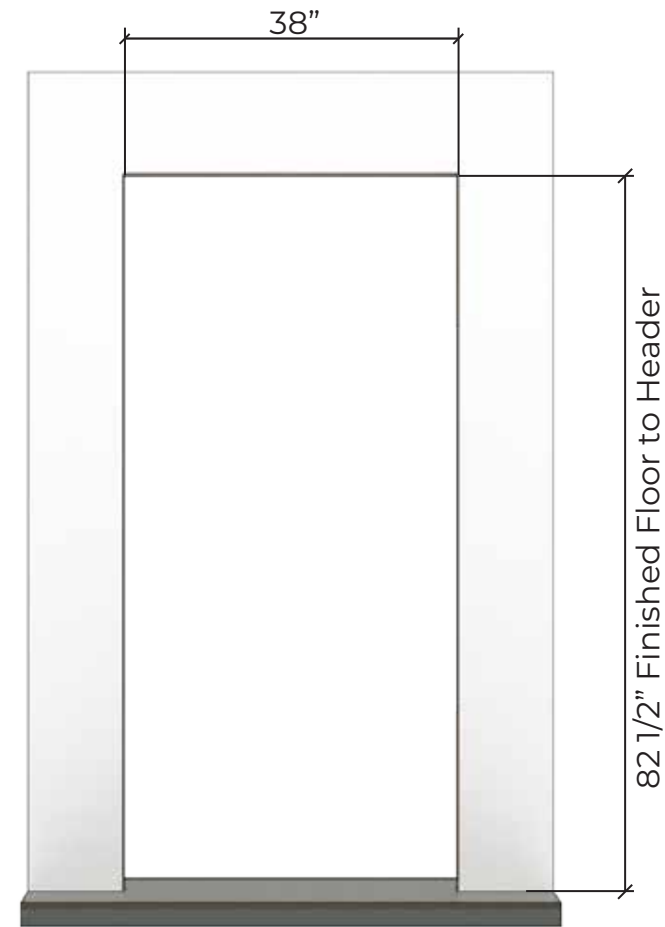

Overview

Material	Alder / Uniboard
Interior Latch	Manual
Locking device	Electric Strike
Hinge	Proprietary Pivot
Hinge Side	L or R (Universal)
Swing Dir.	In or Out (Universal)
Style	Built-in

Key Dimensions

Wall Requirements

Installation of the bookcase door requires a wall opening with the below noted dimensions. Dimensions may vary by up to 1/8".

Various finishes and materials available

Adjustable shelving

Right Hinge / Out Swing Shown

* 20" for inswing
22 1/2" for outswing