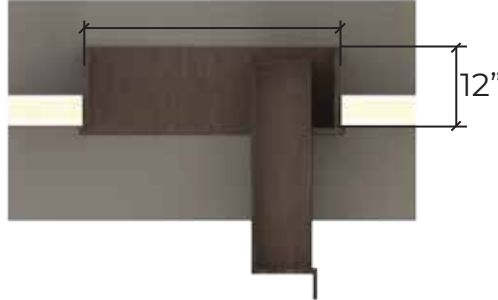

Overview

Material	Alder / Uniboard
Interior Latch	Manual
Locking device	Electric Strike
Hinge	Proprietary Pivot
Hinge Side	L or R (Universal)
Swing Dir.	In or Out (Universal)
Style	Built-in

Various finishes and materials available

Right Hinge / Out Swing Shown

Key Dimensions

Two sizes:
Standard (std.) and Large (lrg.)

37 1/2" (std.) / 47 1/2" (lrg.)

39" (std.) / 49" (lrg.)

* 20" (std.) / 30" (lrg.) for inswing
22 1/2" (std.) / 32 1/2" (lrg.) for outswing