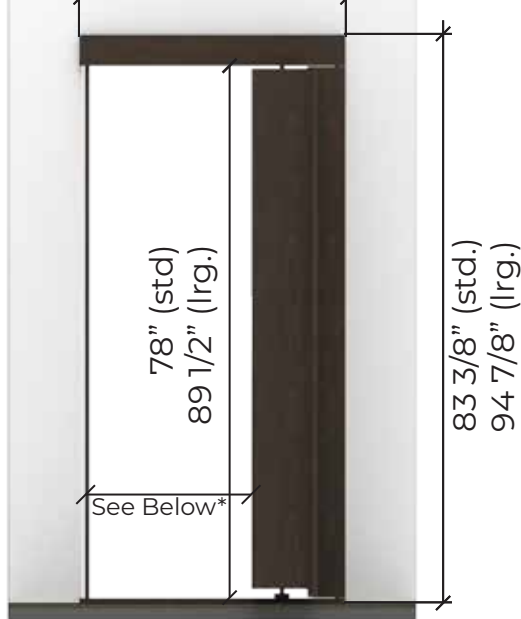

Right Hinge / Out Swing Shown

Key Dimensions

Two sizes:
Standard (std.) and Large (lrg.)

37 1/2" (std.) / 47 1/2" (lrg.)

39" (std.) / 49" (lrg.)

* 20" (std.) / 30" (lrg.) for inswing
22 1/2" (std.) / 32 1/2" (lrg.) for outswing

Wall Requirements

Installation of the bookcase door requires a wall opening with the below noted dimensions. Dimensions may vary by up to 1/8".

38" (std.) / 48" (lrg.)